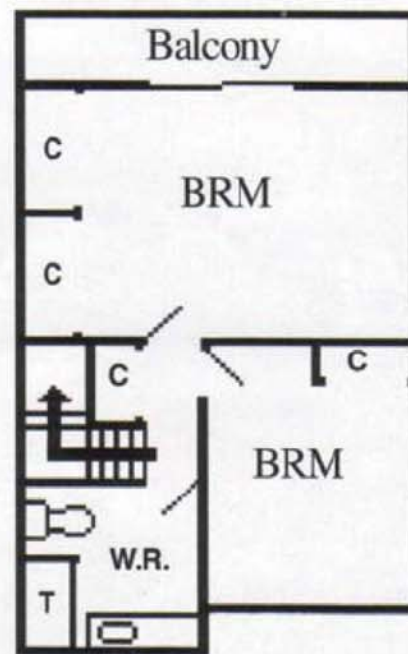

# Pinewood Estates Townhouses

1780 Forest Road, Victoria, BC, V8N 1H6  
 Tel (250) 477-5422 - Fax (250) 477-5424  
 www.VictoriaForRent.ca

Main Floor Plan Of A Unit

F = Fridge  
 S = Stove  
 C = Closet  
 T = Bathtub  
 BRM = Bedroom  
 WR = Washroom

Upstairs Floor Plan For 3 Bedroom Townhouse

Upstairs Floor Plan For 3 Bedroom Townhouse

All Townhouses Are Very Large and Contain A Full Basement!

2100 + Square Feet: 3 Bedroom Townhouse  
 1800 + Square Feet: 2 Bedroom Townhouse