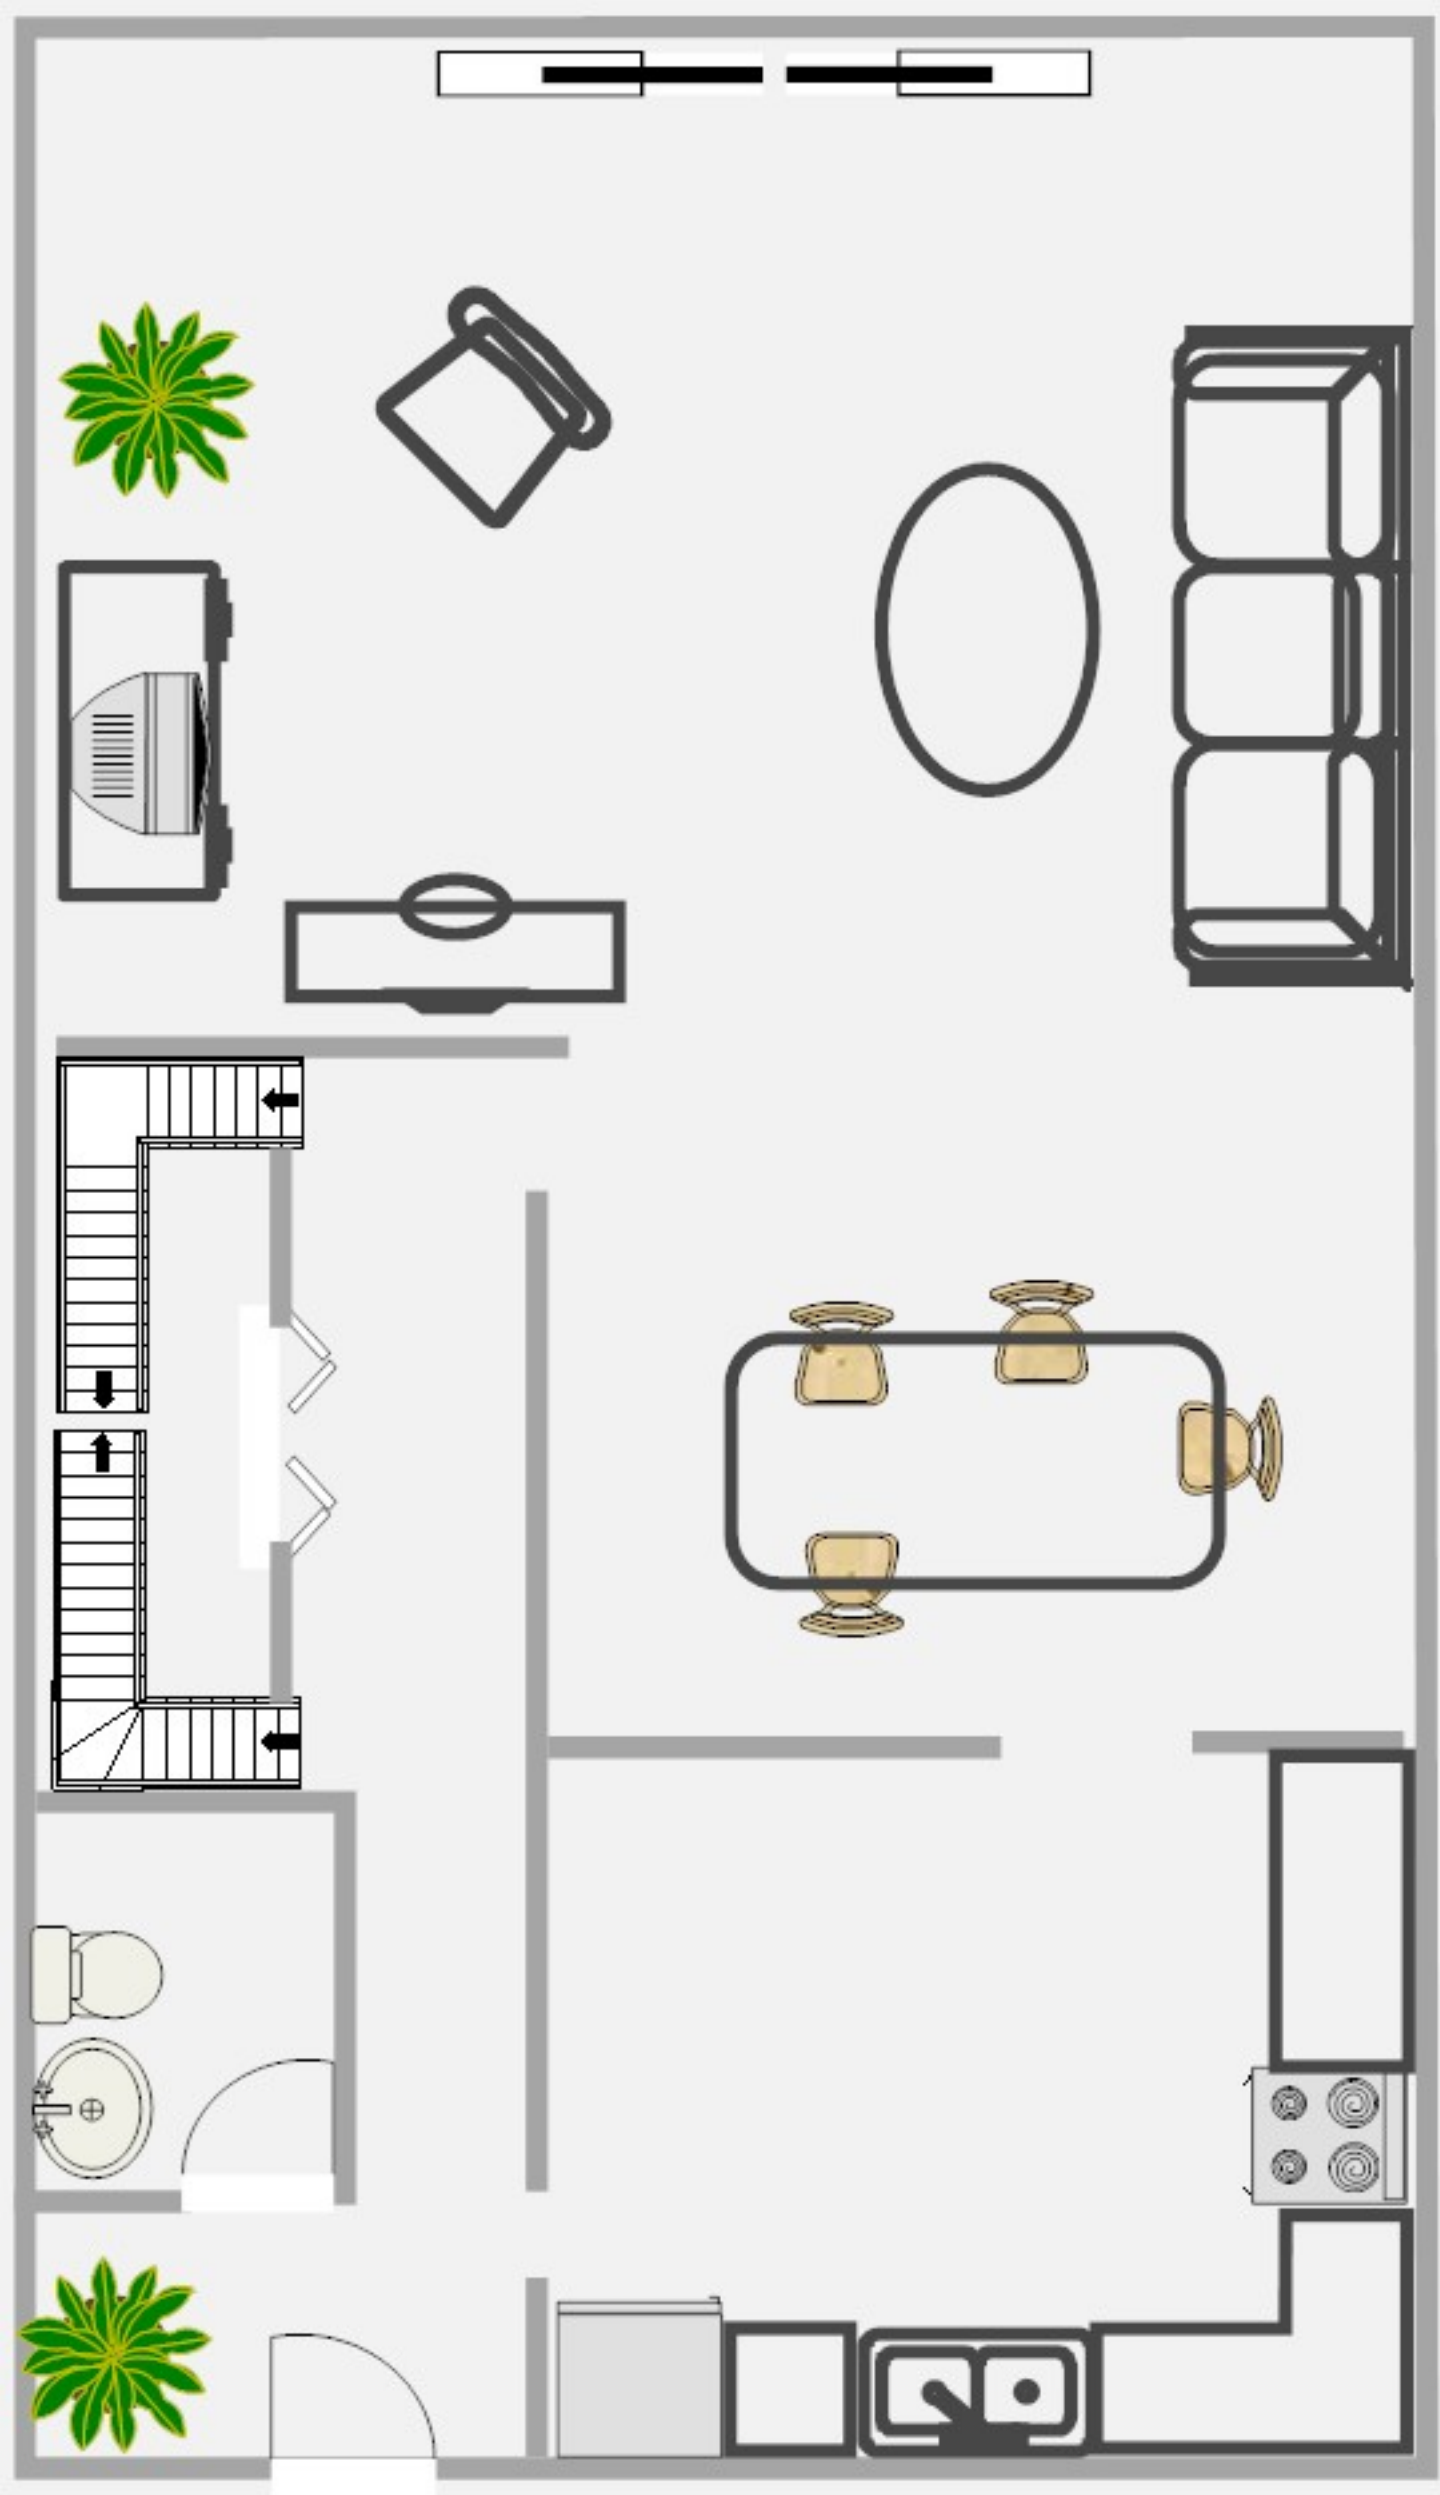

# Pinewood Estates Townhouses

1780 Forest Road, Victoria, BC, V8N 1H6  
 Tel (250) 477-5422 - Fax (250) 477-5424  
 www.VictoriaForRent.ca

Main Floor Plan Of A Unit

F = Fridge  
 S = Stove  
 C = Closet  
 T = Bathtub  
 BRM = Bedroom  
 WR = Washroom

Upstairs Floor Plan For 3 Bedroom Townhouse

Upstairs Floor Plan For 3 Bedroom Townhouse

All Townhouses Are Very Large and Contain A Full Basement!

2100 + Square Feet: 3 Bedroom Townhouse  
 1800 + Square Feet: 2 Bedroom Townhouse

**Balcony**

**Bedroom**

**Bedroom**

**Bathroom**

Balcony

Bedroom

Bedroom

Bedroom

Bathroom