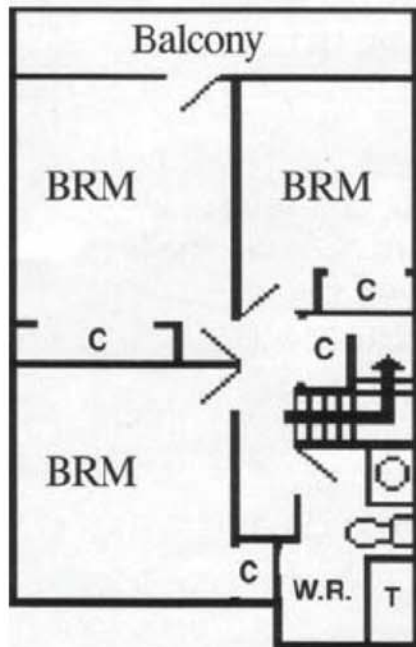

# Pinewood Estates Townhouses

1780 Forest Road, Victoria, BC, V8N 1H6  
 Tel (250) 477-5422 - Fax (250) 477-5424  
 www.VictoriaForRent.ca

Main Floor Plan Of A Unit

F = Fridge  
 S = Stove  
 C = Closet  
 T = Bathtub  
 BRM = Bedroom  
 WR = Washroom

Upstairs Floor Plan For 3 Bedroom Townhouse

Upstairs Floor Plan For 3 Bedroom Townhouse

All Townhouses Are Very Large and Contain A Full Basement!

2100 + Square Feet: 3 Bedroom Townhouse  
 1800 + Square Feet: 2 Bedroom Townhouse