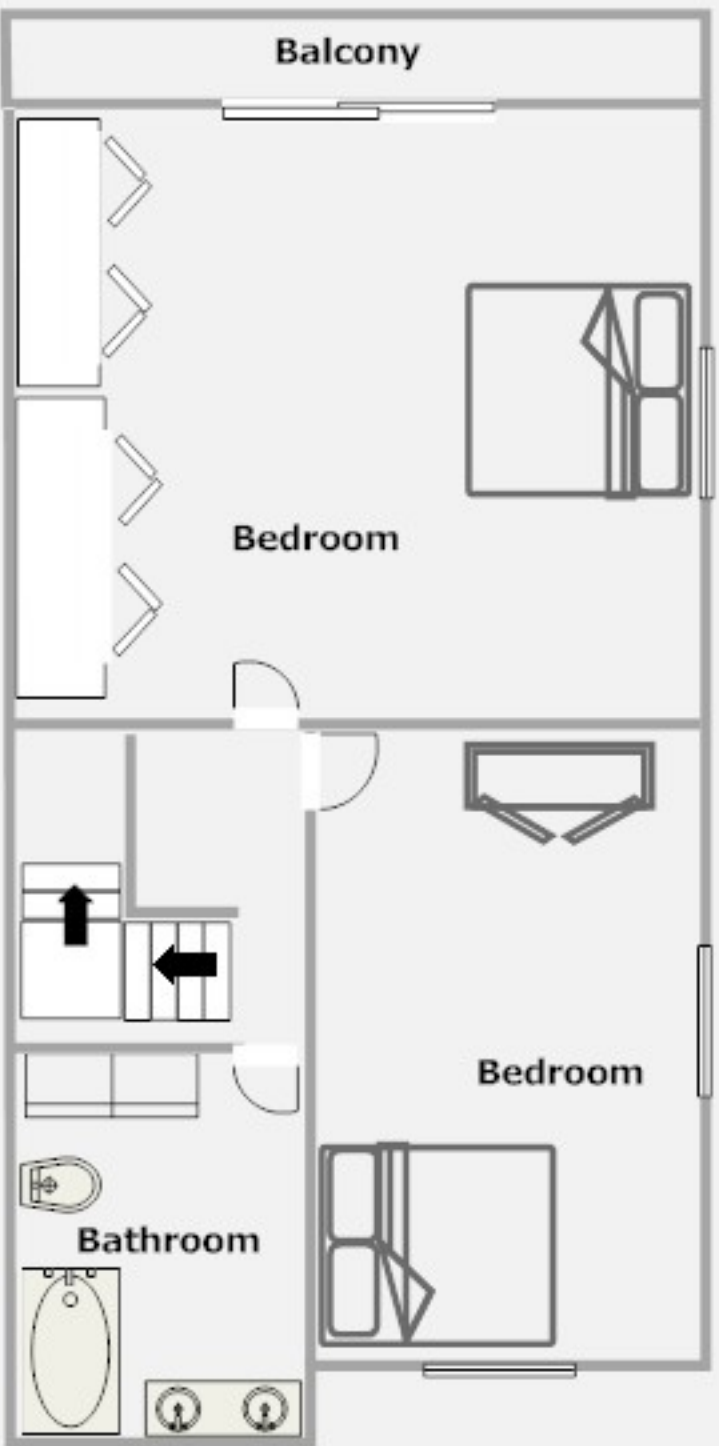

# Pinewood Estates Townhouses

1780 Forest Road, Victoria, BC, V8N 1H6  
 Tel (250) 477-5422 - Fax (250) 477-5424  
 www.VictoriaForRent.ca

Main Floor Plan Of A Unit

F = Fridge  
 S = Stove  
 C = Closet  
 T = Bathtub  
 BRM = Bedroom  
 WR = Washroom

Upstairs Floor Plan For 3 Bedroom Townhouse

Upstairs Floor Plan For 3 Bedroom Townhouse

All Townhouses Are Very Large and Contain A Full Basement!

2100 + Square Feet: 3 Bedroom Townhouse  
 1800 + Square Feet: 2 Bedroom Townhouse

**Balcony**

**Bedroom**

**Bedroom**

**Bathroom**

Balcony

Bedroom

Bedroom

Bedroom

Bathroom